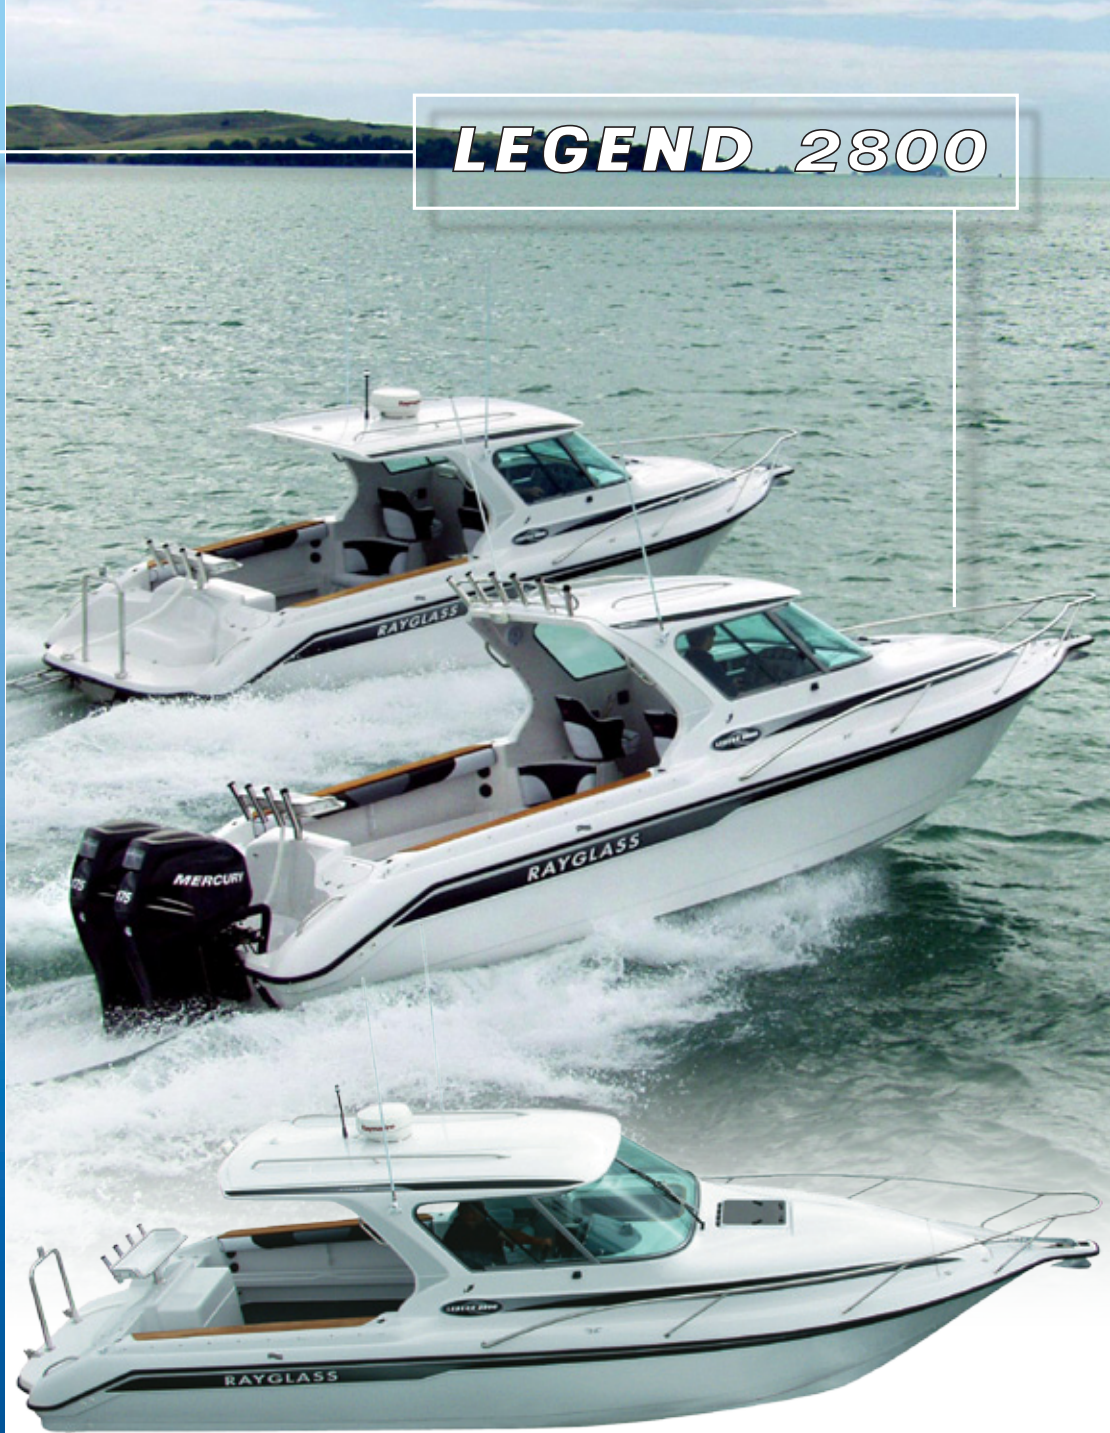

# LEGEND 2800

Overall length ..... 8.7m / 28ft  
Beam ..... 2.45m / 8ft 2"  
Weight (approx) ..... 3120kgs  
Outboard Length ..... 25"  
Hull degree ..... 23°  
Fuel capacity ..... 400 litres  
Water capacity ..... 80 litres  
Recommended hp ..... 260-60

## The Rayglass Legend 2800 - we've got the bases covered!

When it comes to trailerable fishing boats *they* say 'You can't have it all.' At Rayglass the only people we listen to are our customers.

Supplying a Legend range from 20 to 40 feet was our first goal - and once we had all the bases covered we started filling in the gaps. Practicality, comfort, style and handling,

convenient yet spacious with optional sterndrive or outboard are commonplace for *Rayglass Legend* boats. So now we also offer you the choice of a standard Hardtop or the new Sports Cruisertop option.

# RAYGLASS LEGEND 2800